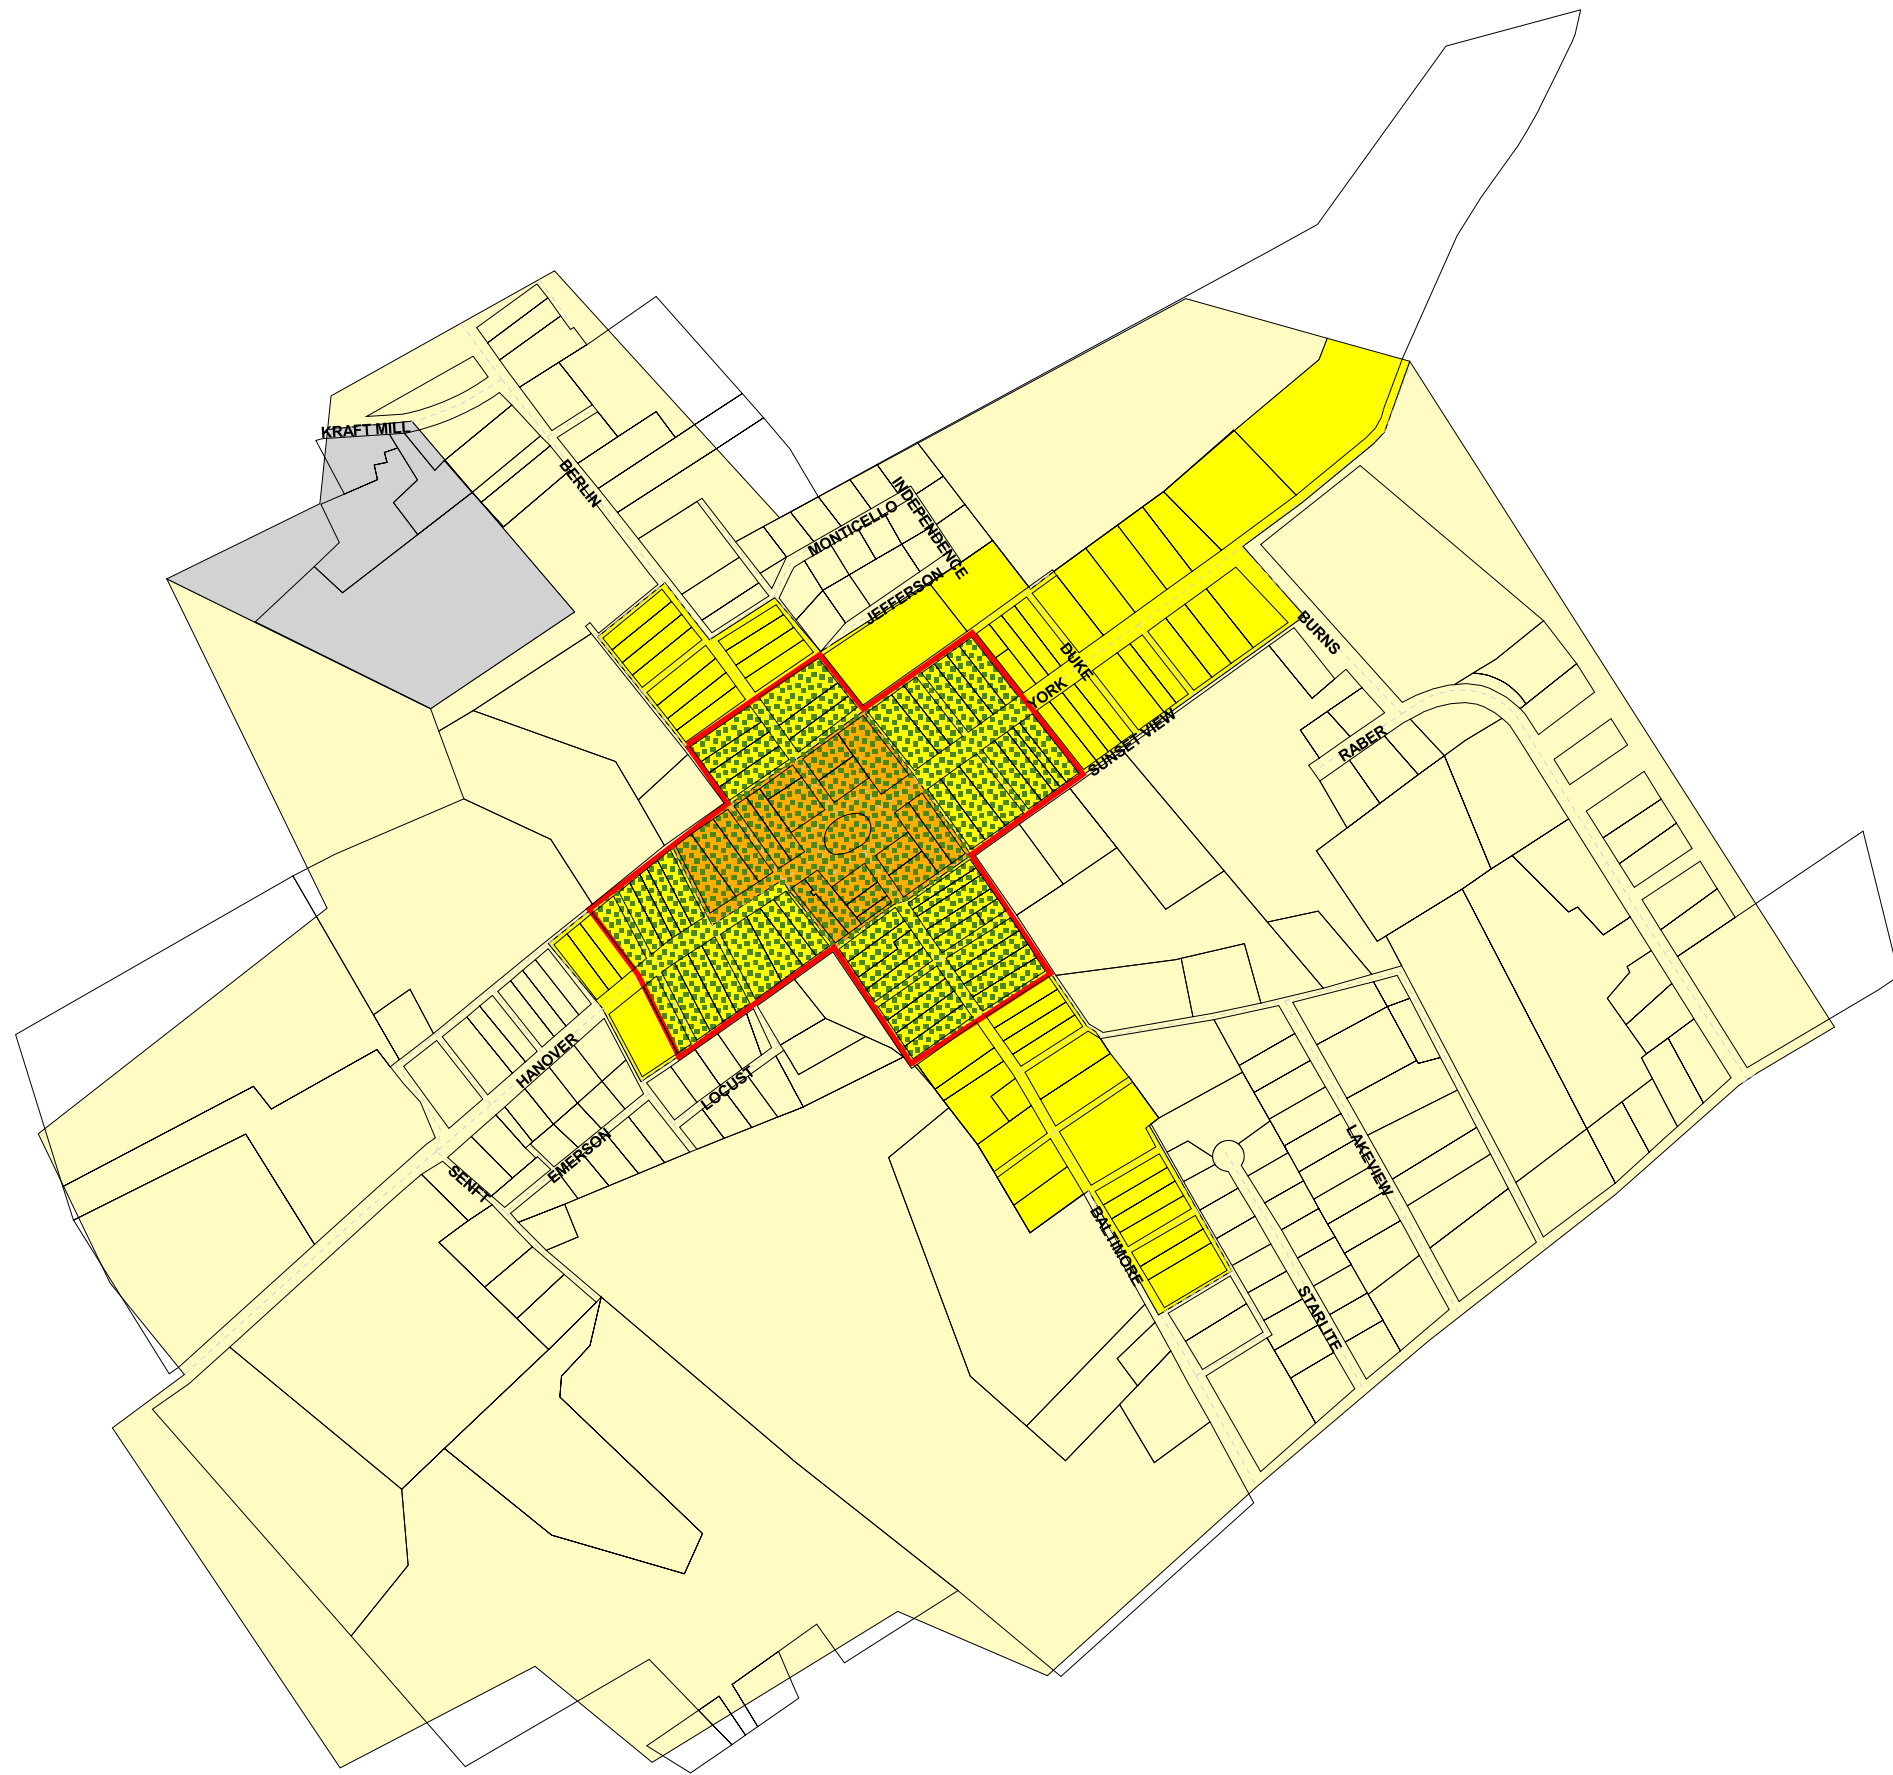

Jefferson Borough York County, PA

Zoning Map
April 7, 2003

 **Historic Overlay**
Zoning Districts
 **Industrial**
 **Residential Outlying**
 **Residential Town**
 **Village Center**

Base map information: York County Planning Commission
Mapping: C. S. Davidson, Inc.